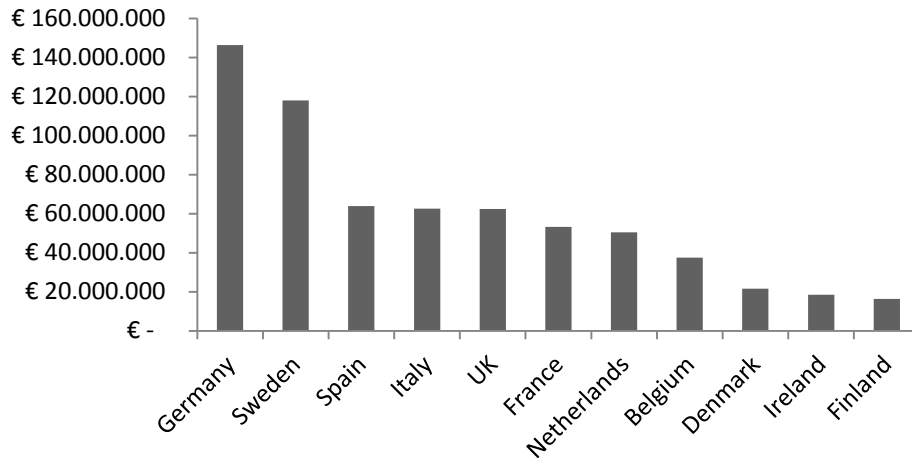

ReSHAPE/PRIN DATA
Data created from the EDRIS dataset - Time Frame: 1999-2012
 (Credits: ReSHAPE/PRIN Data, January 2014)
 Prepared by Fulvio Attinà

AID GIVEN BY ECHO AND THE TEDD COUNTRIES TO REGIONS (IN €)

Total TEDD aid and ECHO aid to six regions

Aid by the individual TEDD country

CARIBBEAN & LATIN AMERICA

ASIA

CENTRAL & SOUTHERN ASIA

AFRICA

EAST EUROPE & BALKANS

MENA