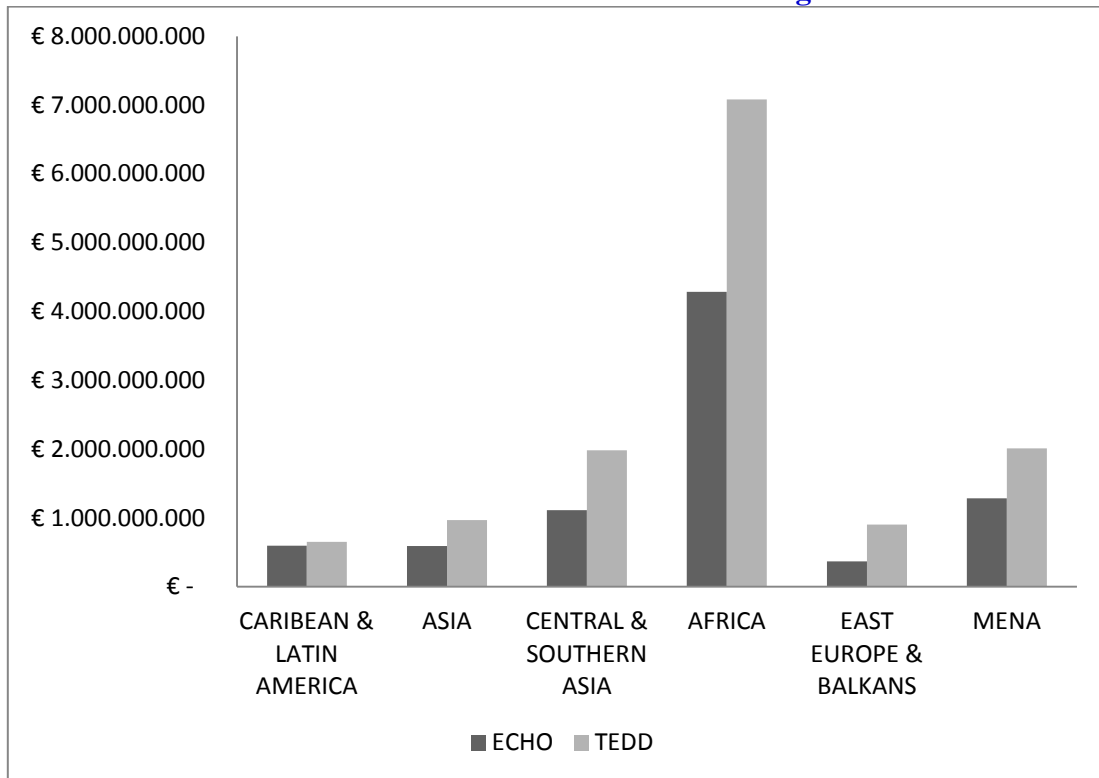

ReSHAPE/PRIN DATA
Data created from the EDRIS dataset - Time Frame: 1999-2012
 (Credits: ReSHAPE/PRIN Data, January 2014)
 Prepared by Fulvio Attinà

AID GIVEN BY ECHO AND THE TEDD COUNTRIES TO REGIONS (IN €)

Total TEDD aid and ECHO aid to six regions

Aid by the individual TEDD country

CARIBBEAN & LATIN AMERICA

ASIA

CENTRAL & SOUTHERN ASIA

AFRICA

EAST EUROPE & BALKANS

MENA