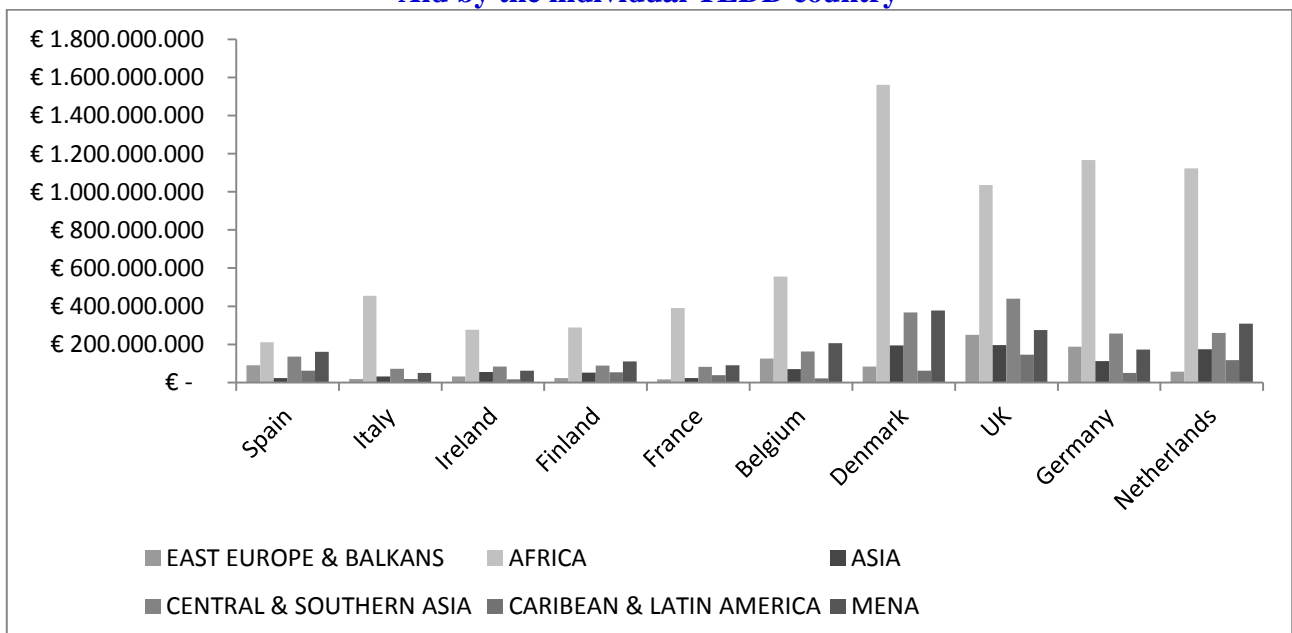

ReSHAPE/PRIN DATA
Data created from the EDRIS dataset - Time Frame: 1999-2012
 (Credits: ReSHAPE/PRIN Data, January 2014)
 Prepared by Fulvio Attinà

AID GIVEN BY ECHO AND THE TEDD COUNTRIES TO REGIONS (IN €)

Total TEDD aid and ECHO aid to six regions

Aid by the individual TEDD country

CARIBBEAN & LATIN AMERICA

ASIA

CENTRAL & SOUTHERN ASIA

AFRICA

EAST EUROPE & BALKANS

MENA